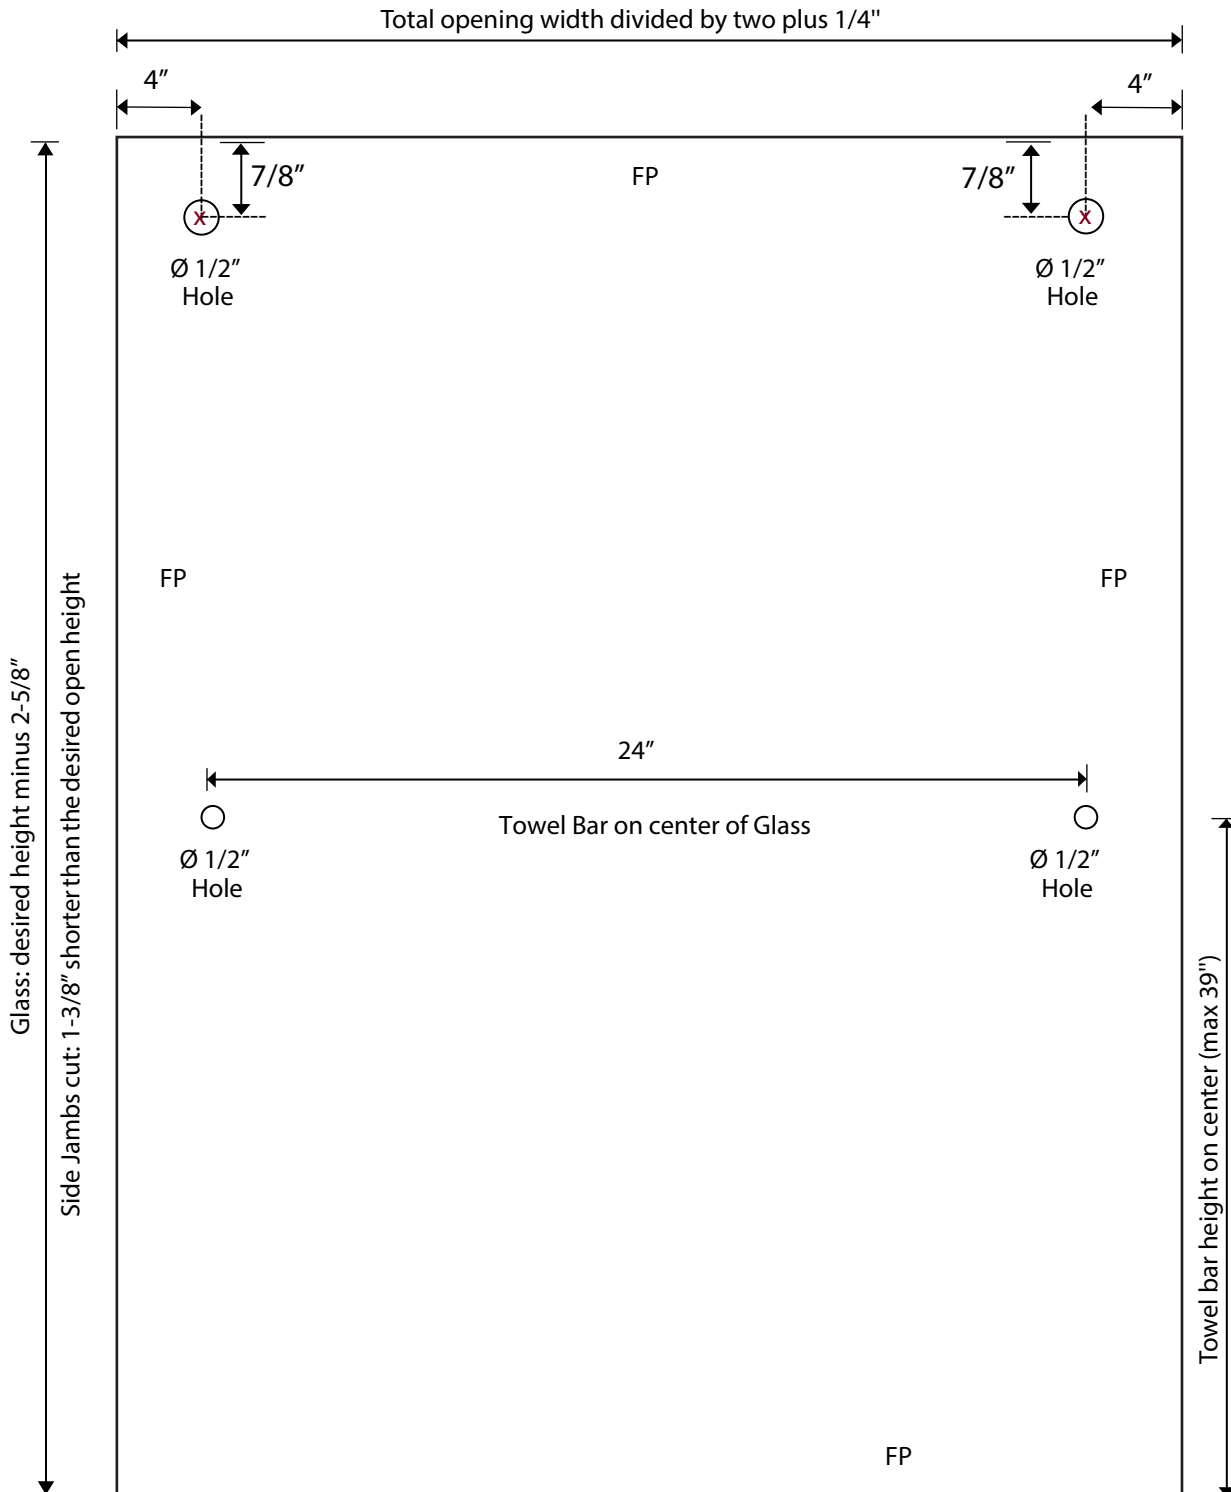

Bypass Sliding Shower Door KD Kit

CUSTOM GLASS FABRICATION:

Rev April, 2023